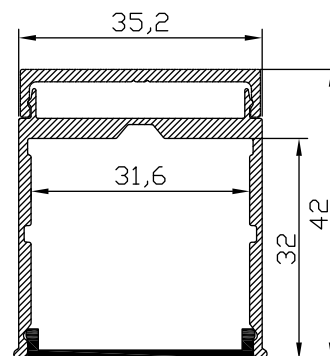

Color 

Unit: mm

## Features:

1. Model: HL-BAPL020
2. Material: AL6063+PC/PMMA
3. Surface: Anodized/Painting
4. Lighting source width: 32mm
5. Length: 4m/max
6. Installation: For offices / conference rooms / supermarkets / home lighting application.